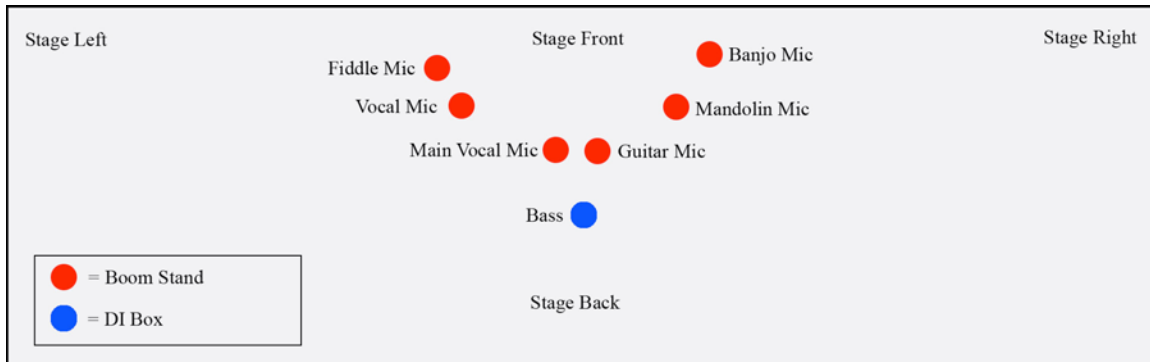

Sound Requirements: Cold Creek is an all acoustic band. We bring our own microphones for performances. They are all condenser mics, with the exception of one SM58. They require phantom power, and the center main vocal mic (an Audio-Technica 4033) needs a lot of pickup to catch all of the singers on stage. To avoid feedback, we use in-ear monitors, and no on stage monitoring. To get the gain required, our mic requires a 31 band EQ to ring out feedback and get a high level. The bass can be miked, or run through a DI, depending on how bad it booms on stage.