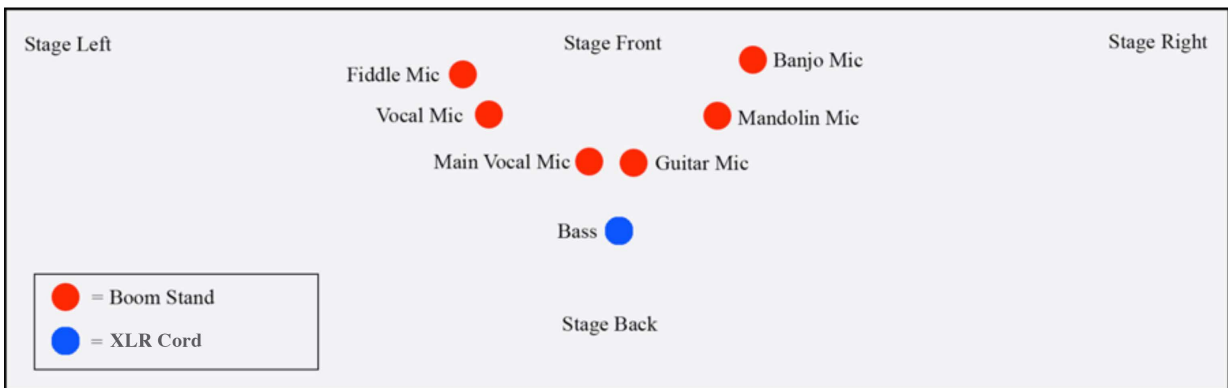

Sound Requirements: Cold Creek is an all acoustic band. We bring our own microphones for performances. They are all condenser mics, with the exception of one SM58. They require phantom power, and the center main vocal mic (an AKG 414) needs a lot of pickup to catch all of the singers on stage. To avoid feedback, we use little to no on stage monitoring. To get the gain required, our mic requires a 31 band EQ to ring out feedback and get a high level (we have and can bring this if needed). The bass has a pick up and requires a XLR cord.